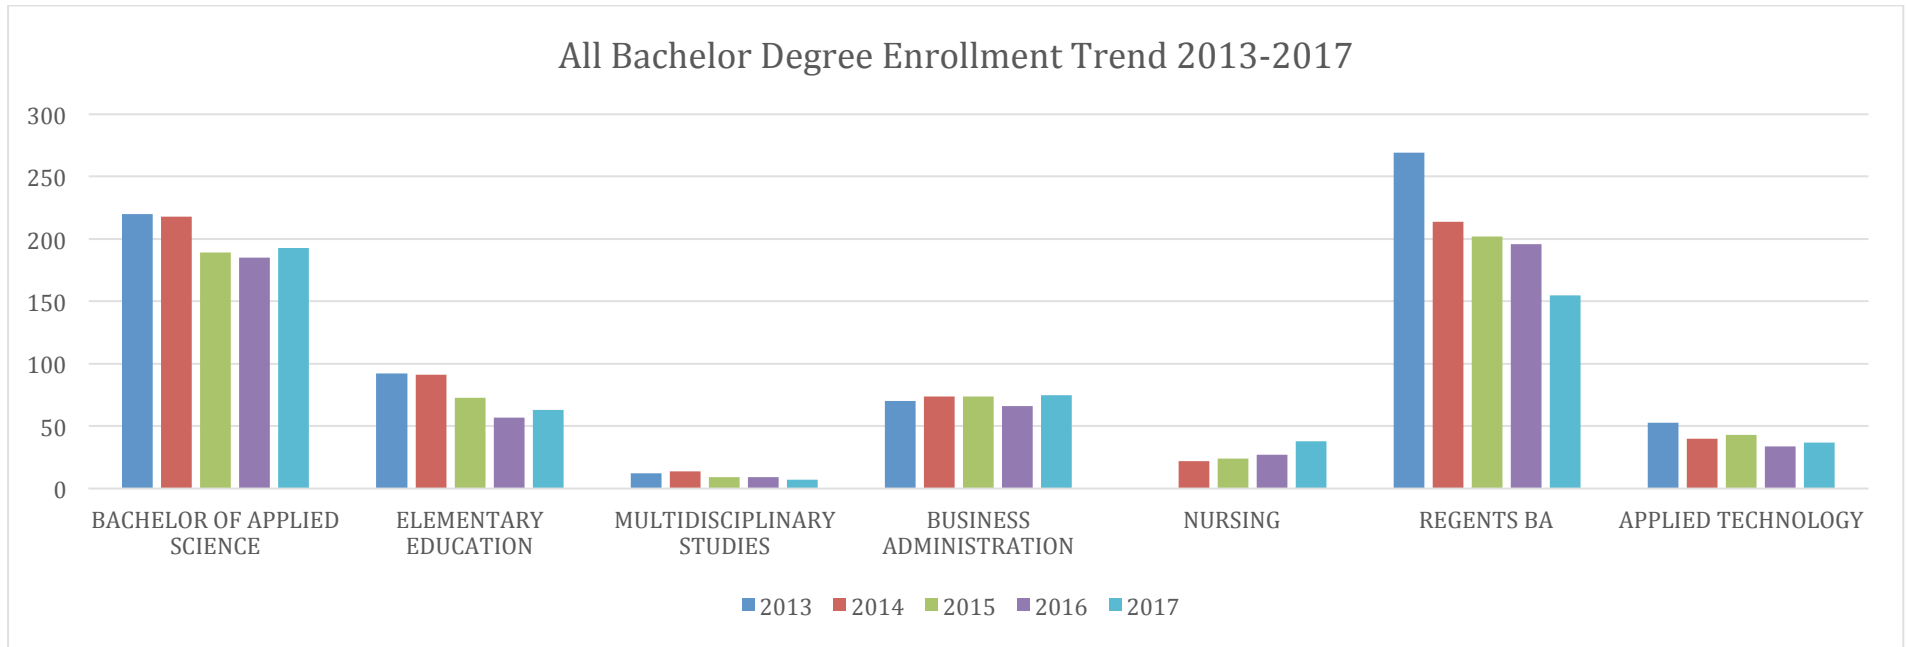

**WVUP ENROLLMENT TRENDS  
By Major  
2013-2017**

Note: Bachelor of Applied Science includes all concentrations.

### BAPS Associate Program Enrollment Trend 2013-2017