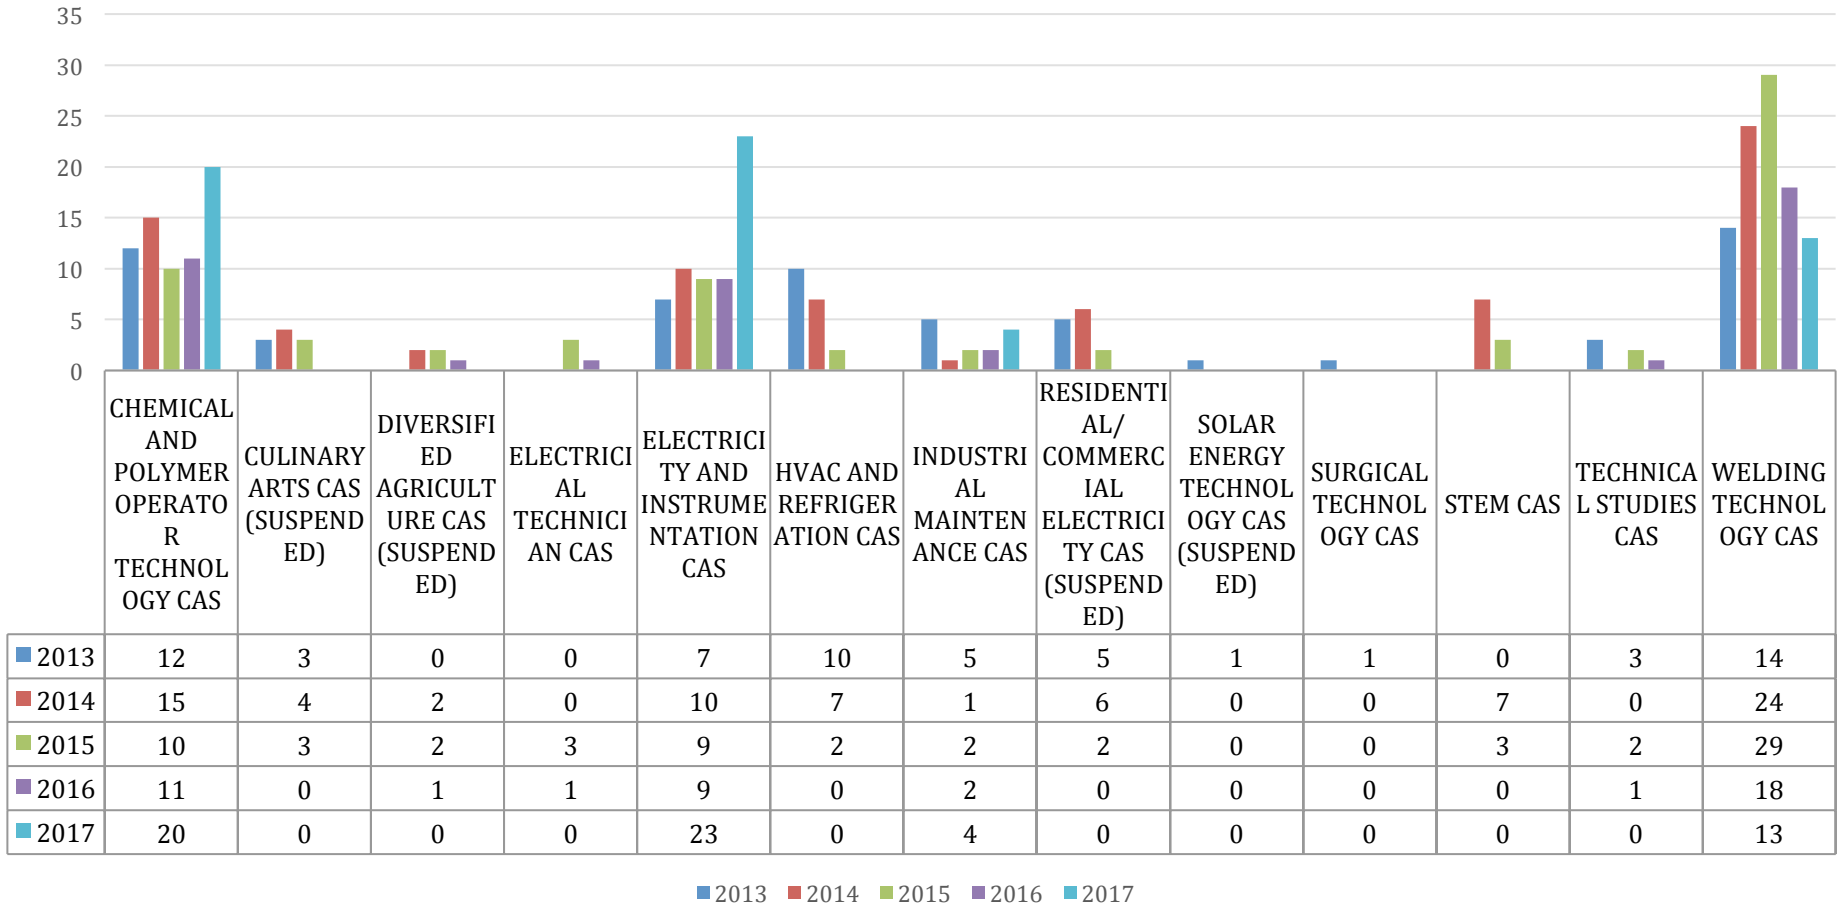

**WVUP ENROLLMENT TRENDS  
By Major  
2013-2017**

Note: Bachelor of Applied Science includes all concentrations.

### BAPS Associate Program Enrollment Trend 2013-2017

### BAPS Certificate Program Enrollment Trend 2013-2017

STEM Associate Program Enrollment Trend 2013-2017

■ 2013 ■ 2014 ■ 2015 ■ 2016 ■ 2017

## STEM Certificate Programs Enrollment 2013-2017

HFASS Enrollment Trend (all programs) 2013-2017