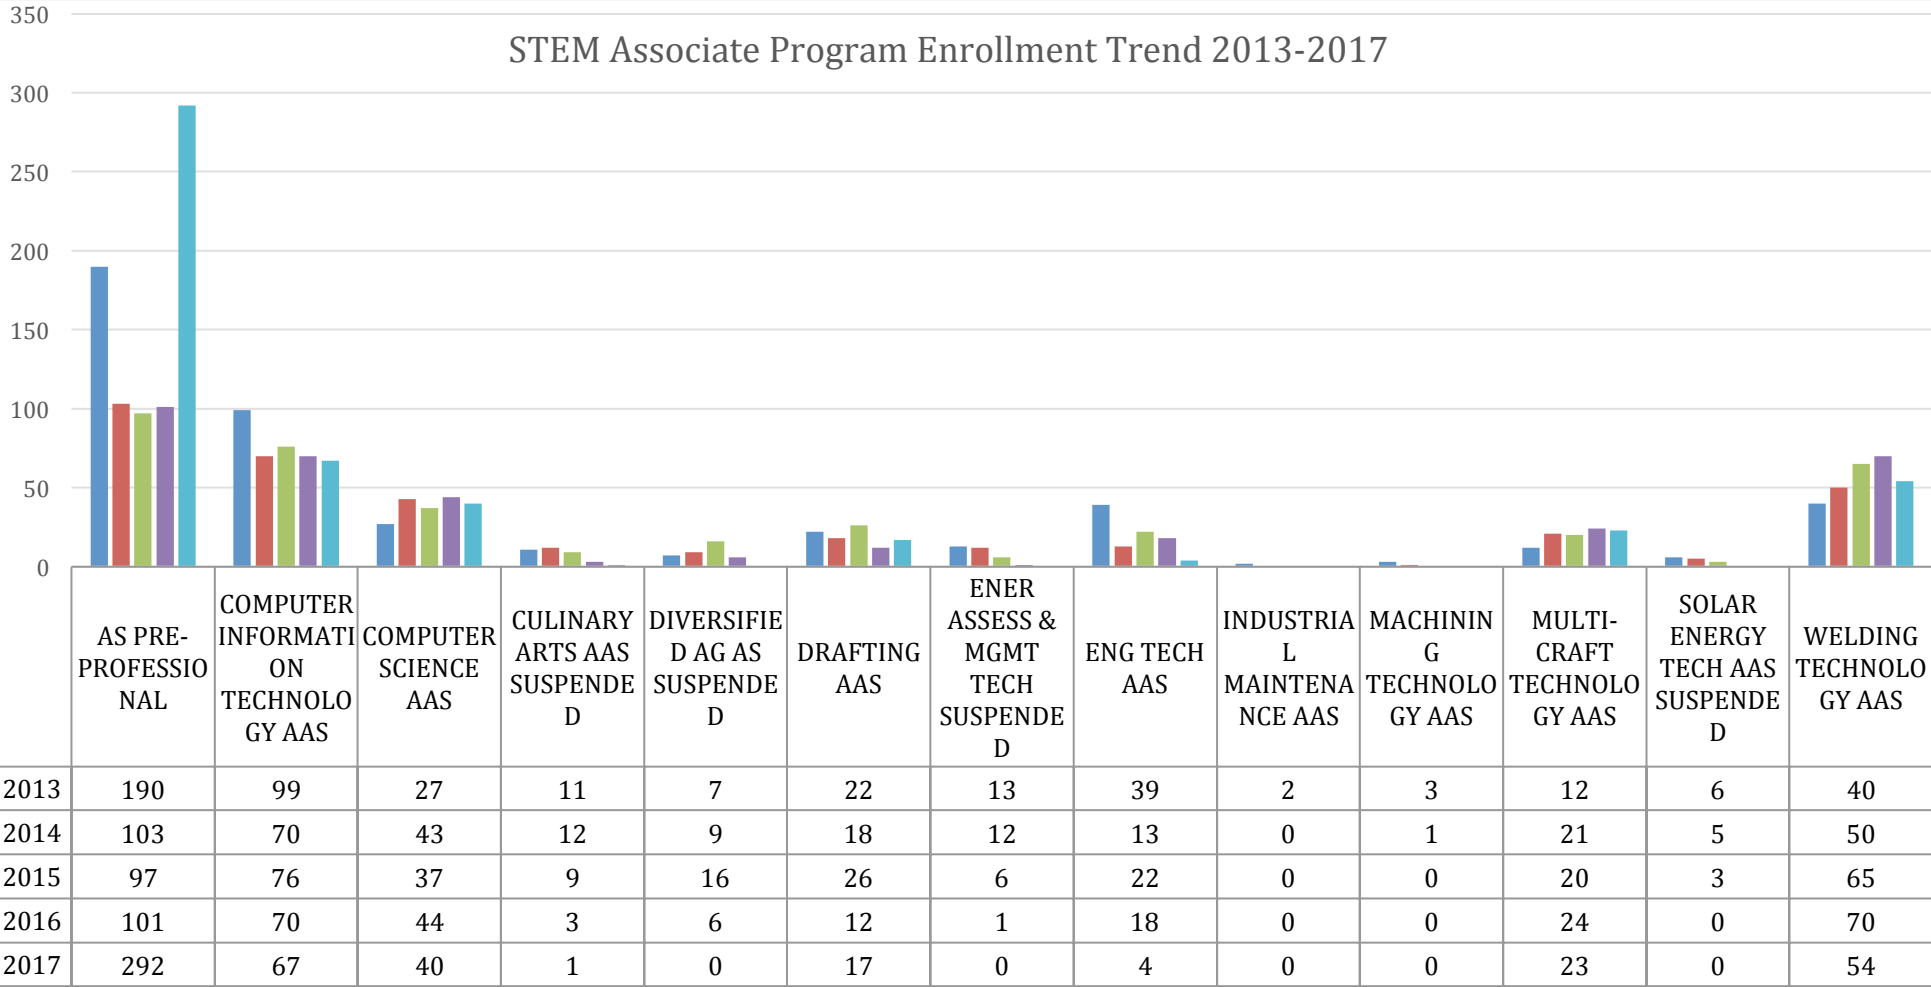

STEM Associate Program Enrollment Trend 2013-2017

■ 2013 ■ 2014 ■ 2015 ■ 2016 ■ 2017